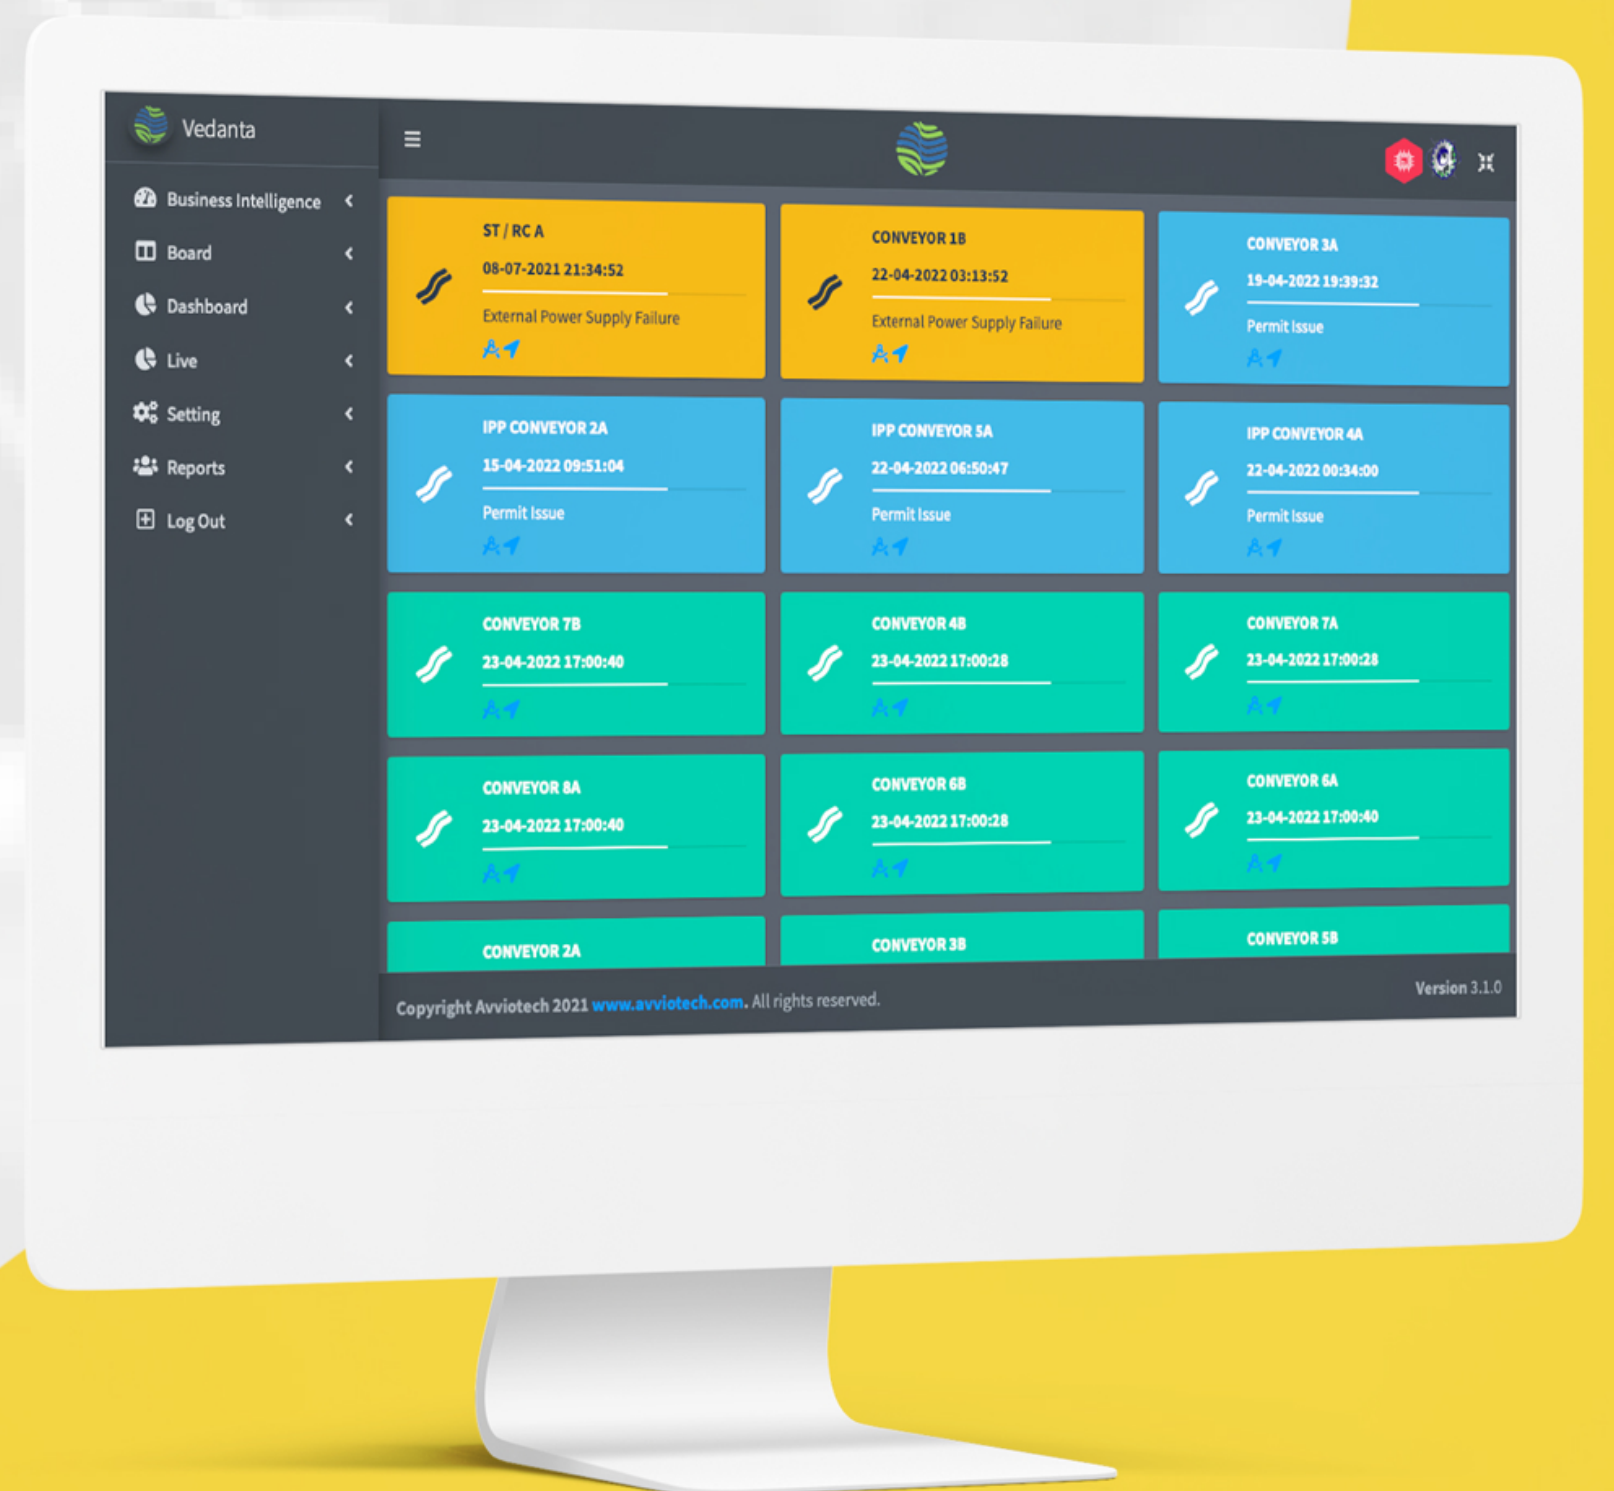

iLoto Design

Push Notification Interlocking

Digitally Transformed Data

DASHBOARD

DOWNTIME REPORT

PREVENTIVE MAINTENANCE ALERT

iLOTO Mobile APP

Now available on Play Store and Google Play